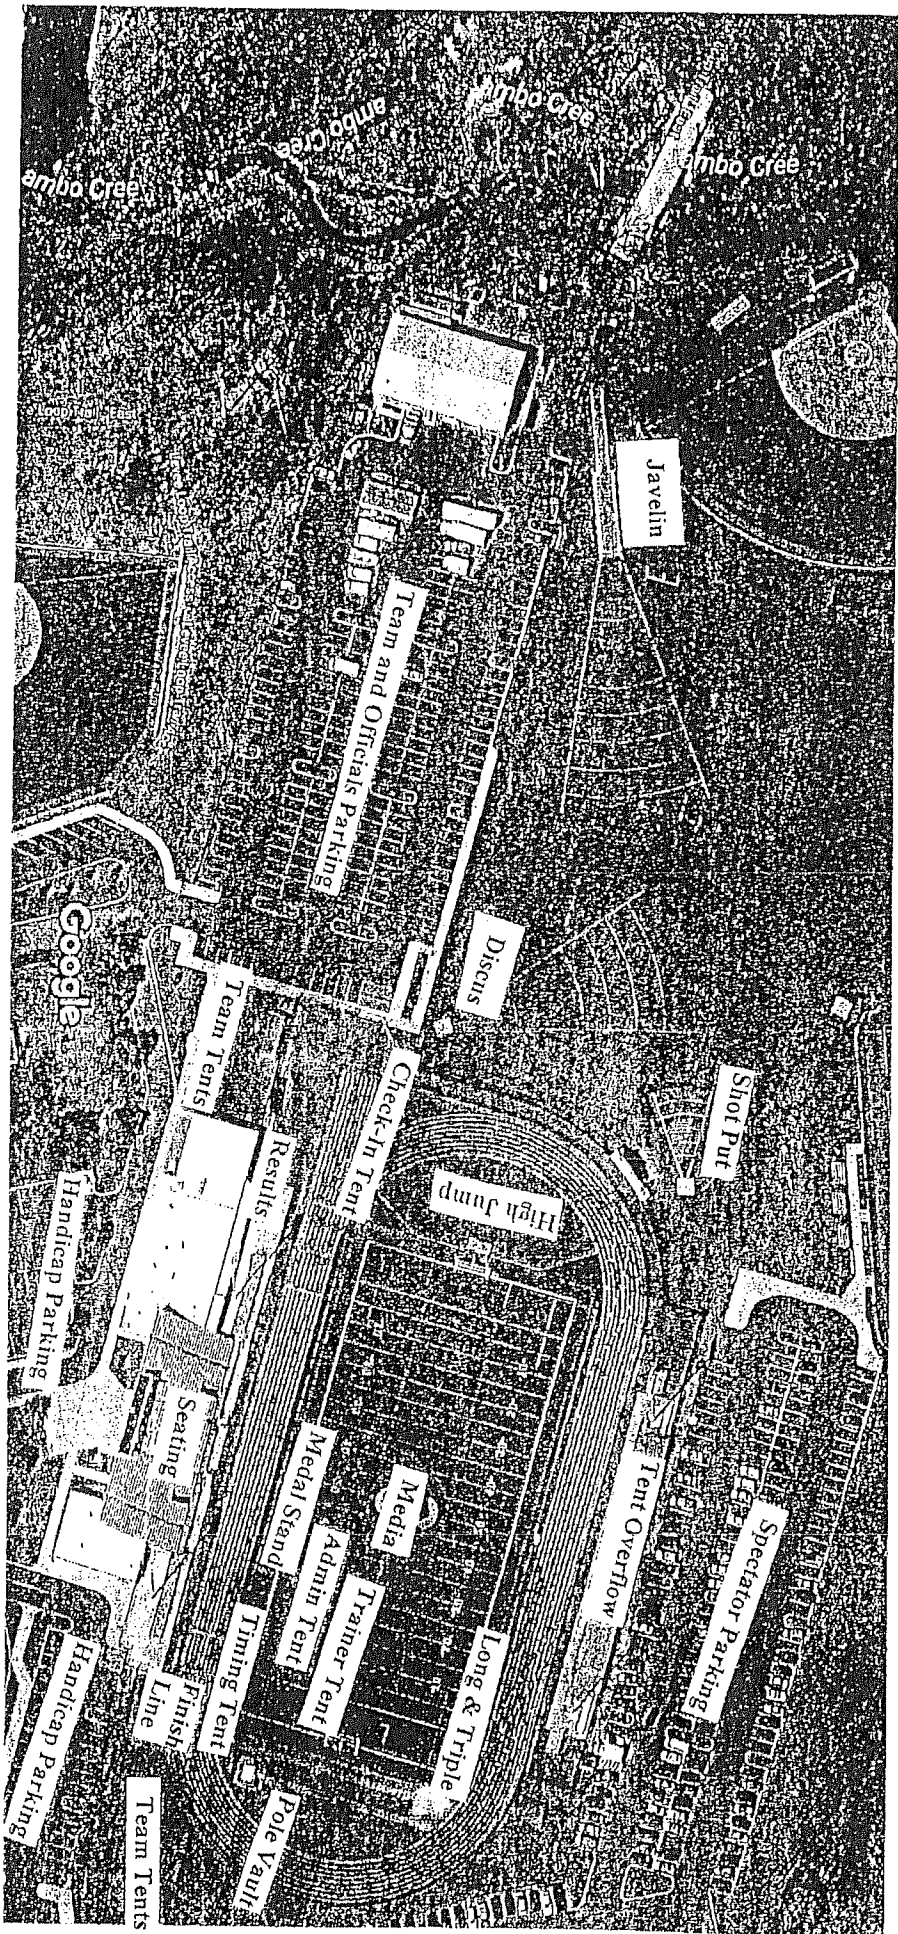

Parents' Guide
EPC/Colonial League Track & Field Championships
May 9 & 10, 2017
Memorial Stadium – East Stroudsburg South High School

1. **National Anthem:**
 - To be sung at 2:15pm.
 2. **Start Times:**
 - First event both days starts at 2:30pm (Long Jump)
 3. **Ticket Gates:**
 - There are two access points for tickets.
 - One is located at the main entrance of the stadium.
 - The other is near the tennis courts and shot put area.
 - Ticket gates will open at 1:45pm for spectators.
 - Ticket prices are \$6 for Adults and \$3 for students/senior citizens.
 4. **Parking:**
 - One parking lot is designated for busses, vans, and officials only.
 - Two small parking lots located immediately in the front and right side of the main entrance of the stadium are designated for Handicapped Parking.
 - Spectator Parking be available in all other lots around the school premise.
 5. **Concession Stands:**
 - The main concession stand will be underneath the home side bleachers.
 - One additional concession stand will set up to the left of the home side bleachers.
 6. **Restrooms:**
 - The main men and women restrooms will be underneath the home side bleachers.
 - Additional Porta Potties will be set up around the facility for use.
 7. **Pole Vault and Long/Triple Jump:**
 - We will have bleachers set up outside the stadium fence for spectators to watch Pole Vault and Long/Triple Jump. Spectators must purchase a ticket for seating.
 8. **Results:**
 - Results will be posted on the wall outside of the weight room near the outside concession stand.
-

Directions

1. **Address to Memorial Stadium:**
 - 200 Elizabeth St., East Stroudsburg, PA 18301
2. **Address to East Stroudsburg South High School:**
 - 279 North Courtland St., East Stroudsburg, PA 18301

NOTE: Memorial Stadium is located behind East Stroudsburg South High School

Event and Team Setup Map